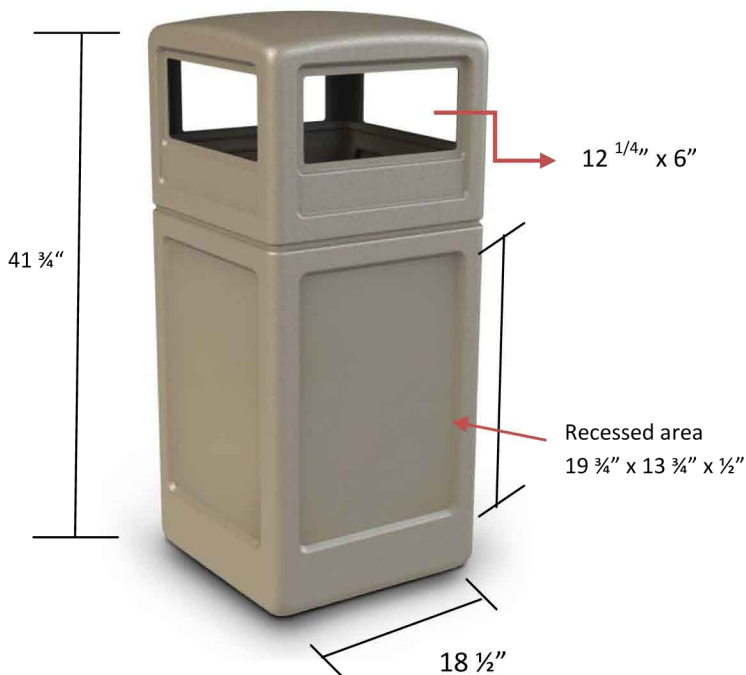

Square Waste Container with Dome Lid

Item#:

73290199 – Black

73290299 – Beige

73290399 – Gray

73290499 – Blue

Material Process: Blow-Molded with HDPE

Unit Size	Capacity	Weight
41 ¾" H 18 ½" W 18 ½" L	42-Gallons	24 lbs

Carton Size	# Cartons Shipped	Dimensional Wt.	Carton Wt.
(Ctn1) 19"L x 20" W x 35"H (Ctn2) 18 ½"L x 19" W x 16"H	(1) Waste Container (2) Dome Lid	(Ctn1) 80 lbs (Ctn2) 35 lbs	(Ctn1) 21 lbs (Ctn2) 8 lbs

Grab Bag System

- Ships at Dimensional Weight.

Contemporary style dome lid helps keep the weather elements out and allows for convenient disposal on all sides. This heavy-duty waste container is designed to withstand the harshest environments and is perfect for indoor or outdoor use.

- Large 42-gallon trash capacity with a removable ashtray uses 45 gallon trash bags and is perfect for high traffic areas
- Large 12.25" x 6" Openings on all four sides allow for convenient disposal
- Lid fits snug to base and lifts off for easy trash removal. Trash receptacle includes patented Grab Bag™ system and additional routed openings to secure trash bag in place
- Environmentally friendly; molded from long-lasting recycled polyethylene; won't rust, dent or chip
- Plastic is approximately 1/8" thick for extra durability
- 50% post-consumer recycled content (color black)
- 25% post-consumer recycled content (colors beige, gray and blue)
- Made in U.S.A
- 1-year warranty