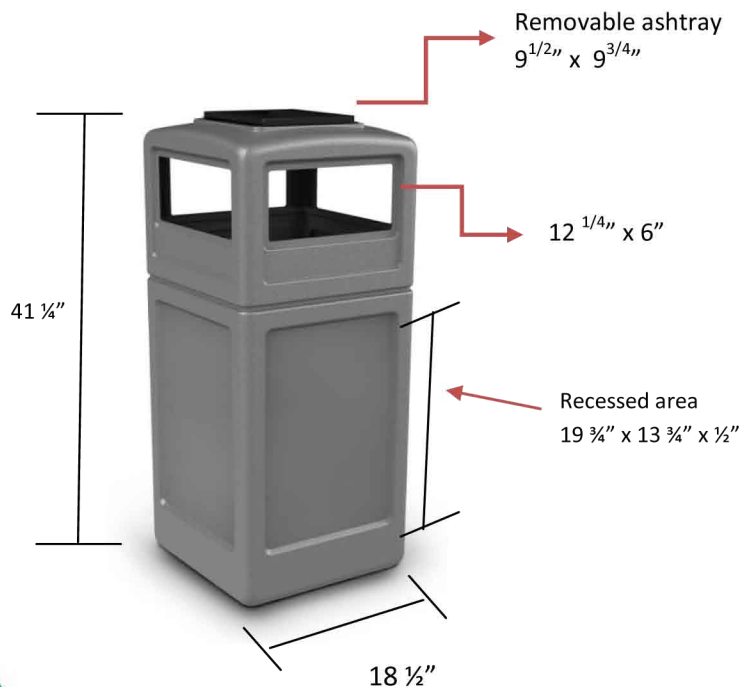

Square Waste Container with Ashtray Dome Lid

Item#:

- 73300199 – Black
- 73300299 – Beige
- 73300399 – Gray

Material Process: Blow-Molded with HDPE and 18-gauge metal fabricated ashtray

Standard Inclusions: (1) removable ashtray

Unit Size	Capacity	Weight
41 1/4" H 18 1/2" W 18 1/2" L	42-Gallons	25 lbs

Grab Bag System

Carton Size	# Cartons Shipped	Dimensional Wt.	Carton Wt.
(Ctn1) 19" L x 20" W x 35" H	(1) Waste Container	(Ctn1) 80 lbs	(Ctn1) 21 lbs
(Ctn2) 18 1/2" L x 19" W x 16" H	(2) Dome Lid	(Ctn2) 35 lbs	(Ctn2) 11 lbs

Maintenance made easy! Heavy-duty waste containers designed to withstand the harshest environments and are perfect for indoor or outdoor use. Ashtray on dome lid makes this an all-in-one ash and trash receptacle.

- Large 42-gallon trash capacity with a removable ashtray uses 45 gallon trash bags and is perfect for high traffic areas
- Two built-in security clips, secures ashtray in place and allows ashtray to be removed for cleaning
- Lid fits snug to base and lifts off for easy trash removal. Trash receptacle includes patented Grab Bag™ system and additional routed openings to secure trash bag in place
- Four 12.25" x 6" openings allow for convenient disposal on all sides
- Environmentally friendly; molded from long-lasting recycled polyethylene; won't rust, dent or chip
- Plastic is approximately 1/8" thick for extra durability
- Molded with at least 25% post-consumer recycled material
- Made in U.S.A
- 1-year warranty